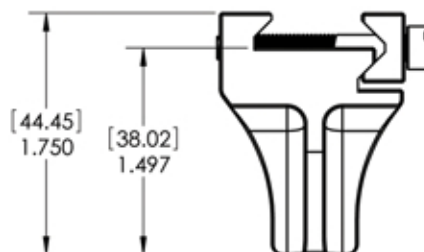

HAND STOP

The Cadex Hand Stop provides the operator with a device that enhances safe handling of short barreled weapons by preventing the lead hand from moving forward of the muzzle. It also optimizes weapon control and accuracy by providing a tactile indicator of hand position, which permits a repeatable weapon hold. It is adaptable to both Mil Std 1913 and Weaver rails.

Specifications

Material	: Aluminum
Weight	: 38 grams / 1.3 ounces
Interfaces	: Fits both M1913 and weaver rails
Colors	: Anodized Black

Dimension

ALL DIMENSIONS ARE IN INCHES
DIMENSIONS IN [] ARE IN mm

www.cadexdefence.com