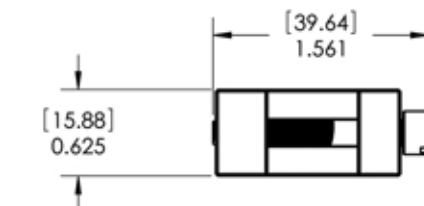

Specifications

Material	: Aluminum
Weight	: 38 grams / 1.3 ounces
Interfaces	: Fits both M1913 and weaver rails
Colors	: Anodized Black

Dimension

ALL DIMENSIONS ARE IN INCHES
DIMENSIONS IN [] ARE IN mm

www.cadexdefence.com