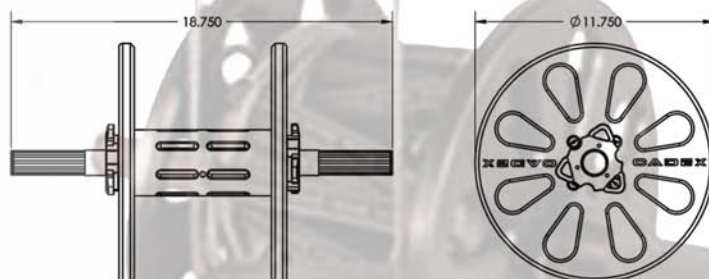

Dimension

www.cadexdefence.com

CONTACT US FOR MORE INFORMATION

CADEX DEFENCE

755 Ave. Montrichard
St-Jean-sur-Richelieu (Qc)
Canada, J2X 5K8

Tel: 1.450.348.6774 / Fax: 1.450.348.7157

CADEX SALES

Tel: 1.450.348.6774
sales@cadexinc.com
www.cadexdefence.com