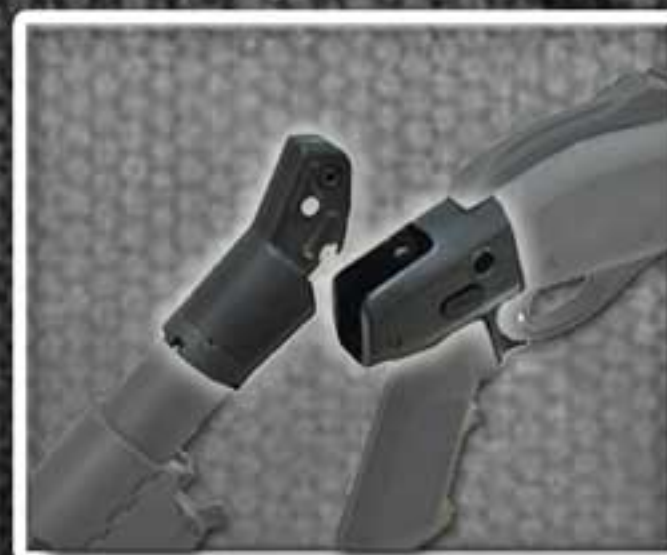

## REM 870 MODULAR TACTICAL/ BREACHING SHOTGUN KIT.

### REM 870 TOP RAIL

- The NATO / Mil M1913 Standard rails permit the mounting of holographic optics, giving the shooter quicker, more accurate engagements.
- Forward side rails allow the user to mount white light or IR lights, Cadex Sling Mounts and Glass Punch.

### REM 870 BUTT ADAPTOR

- Allows the user to configure between tactical and breaching shotgun, adjust to allow for body armor & tac vest compatibility.
- Positive engagement ensures rugged reliability, recessed QD detach button allows for quick configuration.

A lightweight solid body secures to the factory forend, but allows different length rails to be fitted. This in turn allows the user to fit his or her choice of white light, IR light, sling mounts or even the Cadex glass punch.