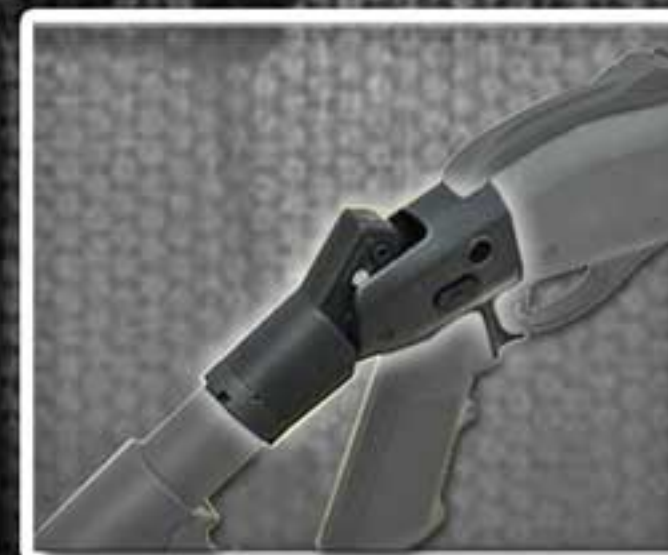

CADDEX

REM 870 MODULAR TACTICAL/ BREACHING SHOTGUN KIT.

REM 870 TOP RAIL

- The NATO / Mil M1913 Standard rails permit the mounting of holographic optics, giving the shooter quicker, more accurate engagements.
- Forward side rails allow the user to mount white light or IR lights, Cadex Sling Mounts and Glass Punch.

REM 870 BUTT ADAPTOR

- Allows the user to configure between tactical and breaching shotgun, adjust to allow for body armor & tac vest compatibility.
- Positive engagement ensures rugged reliability, recessed QD detach button allows for quick configuration.

HOOK

Partner
in **MISSION**

Contact Us:

Cadex Inc

755 Avenue Montrichard
St-Jean-sur-Richelieu, Qc [Can] J2X 5K8
tel: 450.348.6774
Fax: 450.348.7157
www.cadexdefence.com

THE SPECIALIST

www.cadexdefence.com